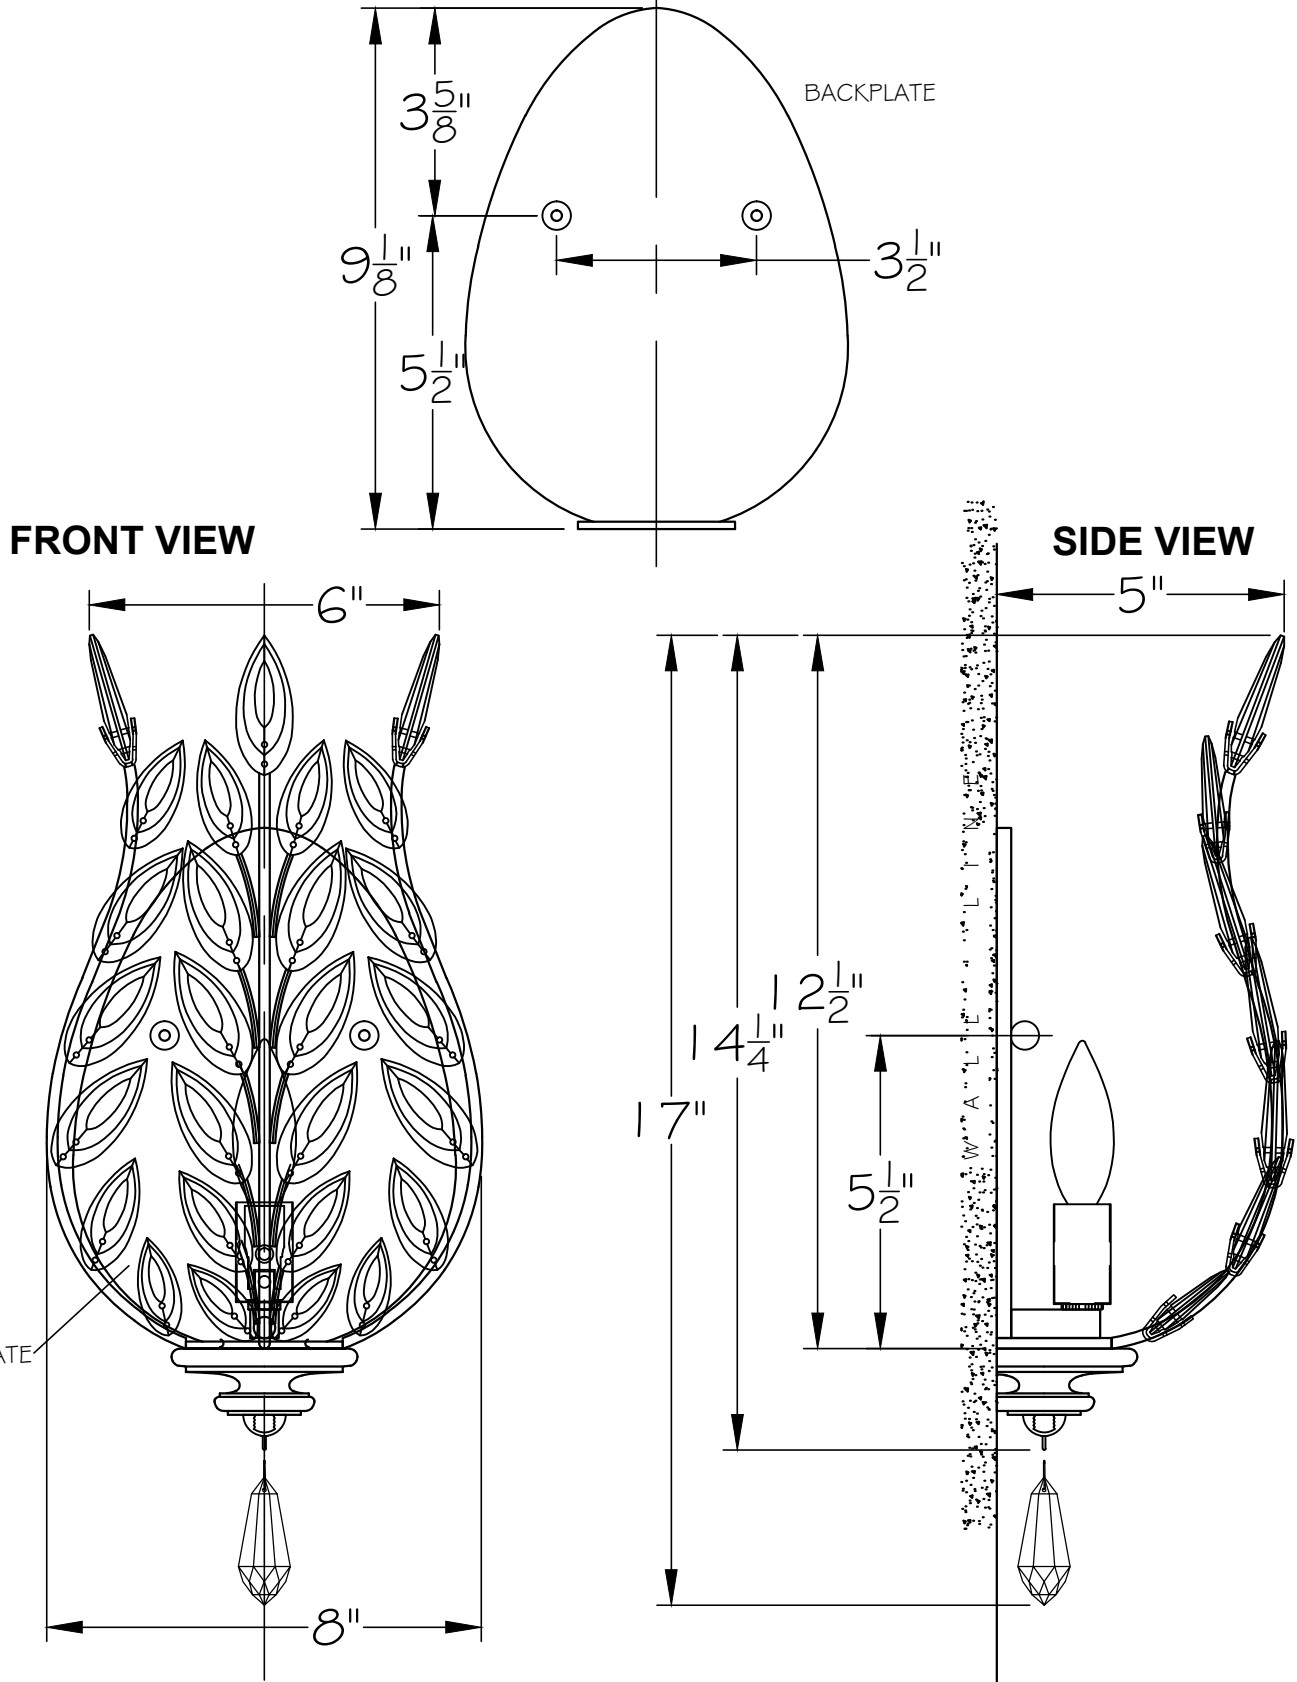

CUSTOMER REFERENCE DRAWING

STYLE CONFIGURATIONS:

-ST SILVER

773850 GOLD

-SF4 SILVER

-SF3 GOLD

This drawing, specifications and the product depicted are the exclusive property of Fine Art Handcrafted Lighting®. In compliance with US copyright and patent requirements, notice is hereby given that this document and the product depicted shall not be copied, altered or used in any manner without the expressed written consent of Fine Art Handcrafted Lighting®.