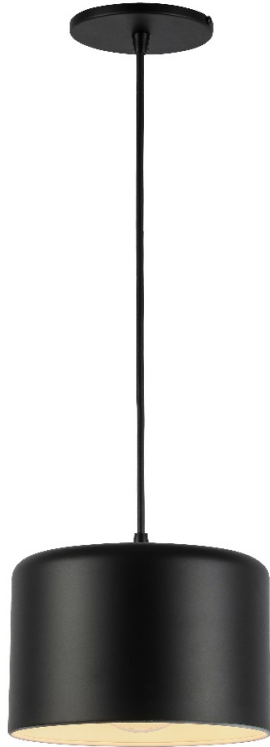

EMI-81P-MB - 1LT Incand Pendant, MB Shade

1 Light Incandescent Pendant, Matte Black Shade

Height	6	No. of Bulbs	1
Width/Length	8	LED Compatible	LED Compatible
Depth	8	Total Wattage	60W
Weight	4		
Body Material	Metal	Second Material	Metal
Finish/Color	Matte Black	Second Finish/Color	Matte Black
Type of Finish	Painted	Second Type of Finish	Painted
Bulb 1 Amount	1	Rated For Voltage	Dry Location 120V
Bulb 1 Base Type	E26	Approval	cUL or equivalent
Bulb 1 Max Watt.	60W	Warranty	1 Year
Bulb 1 Included	No	Instal Position	Ceiling
Bulb 1 Lumens			
Bulb 1 CRI			

Date:	Notes:
Fixture Type:	
Job Name:	

Lighting • LED • Shades • Custom Designs

TORONTO | BUFFALO | LIGHTFAIR | DALLAS MARKET CENTRE # 4303

www.dainolite.com 1-888-564-1262 dainolite@dainolite.com

[/dainolite](https://www.facebook.com/dainolite)