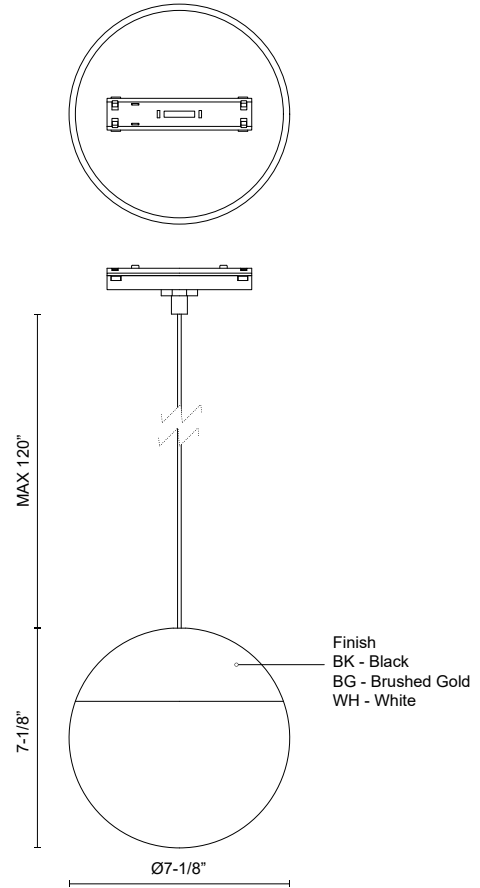

MONAE TRP11707

PENDANT

PROJECT

SPECIFICATION DETAILS

Fixture Dimensions	D7-1/8" x H7-1/8"
Light Source	Low Voltage LED
Wattage	18W
Total Lumens	1225lm
Delivered Lumens	BK-1106lm (@3000K); BK-1180lm* (@4000K); BG-1130lm* (@3000K); BG-1195lm* (@4000K); WH-1215lm* (@3000K); WH-1280lm* (@4000K)
Voltage	48V, with DC Class 2 LED driver (see available canopy/driver options)
Color Temperature	3000K; 4000K;
CRI (Ra)	90CRI
LED Rated Life	50,000 hours
Adjustable	Yes
Wire Length	120" Max
Wire Type	BK-Black Wire; BG-Black Wire; WH-White Wire
Sloped Ceiling Adaptable	Yes
Location	Dry
CEC Title 24 JA8	Yes, JA8-2022
Illumination Direction	Omni-directional
Material	Aluminum + Acrylic
Paint Finish	BK02; BG01; WH02
Minimum Hang Height	12"
Shade Details	Frosted Acrylic Shade
Diffuser Details	Frosted Acrylic

* For custom options, consult factory for details.

* For warranty information, please visit www.kuzcolighting.com/warranty

DESCRIPTION

Introducing the Monae track head for the Kuzco Trilo track system. This well-loved Kuzco signature split globe silhouette is now available as an accessory to the Trilo system. Each pendant comes with 120" of wire to adjust to the needs of your space.