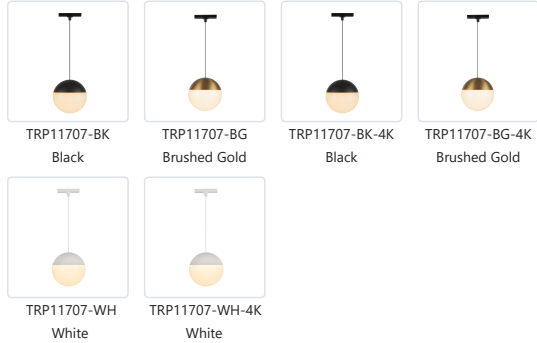

MONAE TRP11707

PENDANT

PROJECT

SPECIFICATION DETAILS

Fixture Dimensions	D7-1/8" x H7-1/8"
Light Source	Low Voltage LED
Wattage	18W
Total Lumens	1225lm
Delivered Lumens	BK-1106lm (@3000K); BK-1180lm* (@4000K); BG-1130lm* (@3000K); BG-1195lm* (@4000K); WH-1215lm* (@3000K); WH-1280lm* (@4000K)
Voltage	48V, with DC Class 2 LED driver (see available canopy/driver options)
Color Temperature	3000K; 4000K;
CRI (Ra)	90CRI
LED Rated Life	50,000 hours
Adjustable	Yes
Wire Length	120" Max
Wire Type	BK-Black Wire; BG-Black Wire; WH-White Wire
Sloped Ceiling Adaptable	Yes
Location	Dry
CEC Title 24 JA8	Yes, JA8-2022
Illumination Direction	Omni-directional
Material	Aluminum + Acrylic
Paint Finish	BK02; BG01; WH02
Minimum Hang Height	12"
Shade Details	Frosted Acrylic Shade
Diffuser Details	Frosted Acrylic

* For custom options, consult factory for details.

* For warranty information, please visit www.kuzcolighting.com/warranty

DESCRIPTION

Introducing the Monae track head for the Kuzco Trilo track system. This well-loved Kuzco signature split globe silhouette is now available as an accessory to the Trilo system. Each pendant comes with 120" of wire to adjust to the needs of your space.