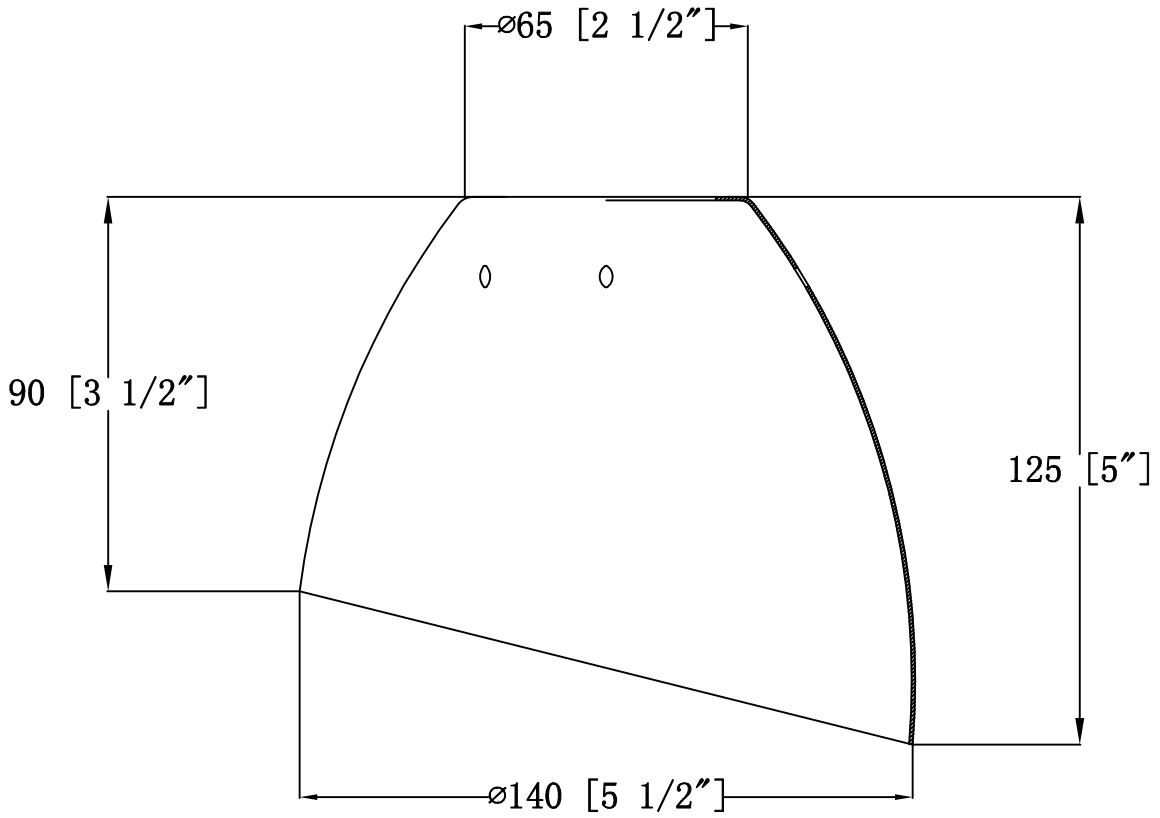

ITEM#: M10

INNOVATIONS
LIGHTING

PROJECT:

TYPE: