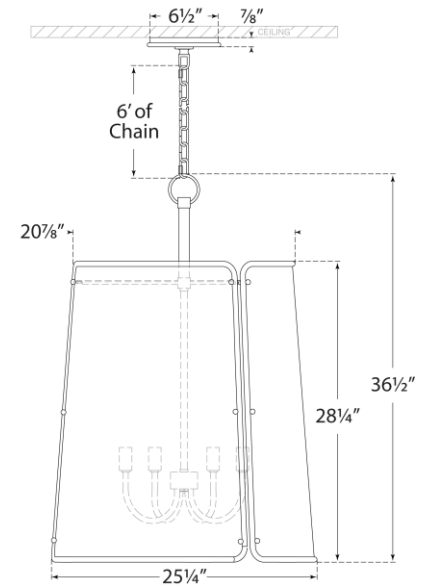

TEAR SHEET

Hastings Large Pendant

Item # S 5646PN-BLK

Designer: Carrier and Company

Height: 36.5"

Width: 25.25"

Canopy: 6.5" Round

Finishes: HAB, PN

Shade Treatments: BLK, WHT

Socket: 6 - E12 Candelabra

Wattage: 6 - 60 B11

Weight: 26 Pounds

Note: Shade can be Installed Inverted

Bottom View

Front View