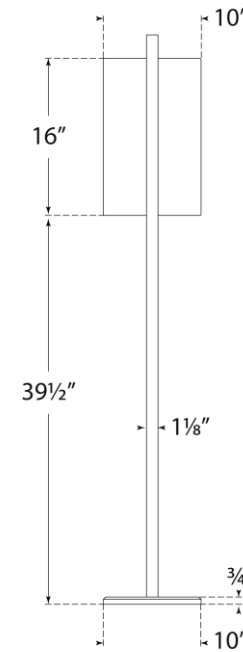

## Zenz Medium Floor Lamp

Item # RB 1130PN/W-L

Designer: Ray Booth

Height: 58"

Width: 11.5"

Base: 10" x 11.5" Decorative

Finishes: PN/W, WI/DW

Shade Treatments: L

Shade Details: 10" x 10" x 16"

Socket: E26 Pull Chain

Wattage: 15 LED A19

Weight: 13 Pounds

Side View

Front View