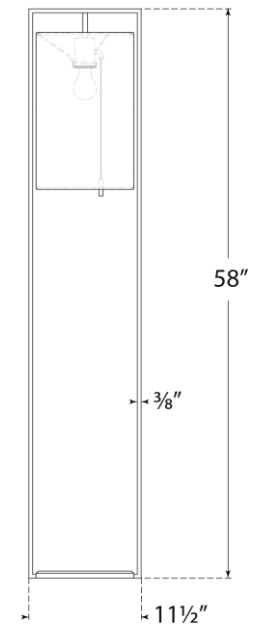

## Zenz Medium Floor Lamp

Item # RB 1130PN/W-L

Designer: Ray Booth

Height: 58"

Width: 11.5"

Base: 10" x 11.5" Decorative

Finishes: PN/W, WI/DW

Shade Treatments: L

Shade Details: 10" x 10" x 16"

Socket: E26 Pull Chain

Wattage: 15 LED A19

Weight: 13 Pounds

Side View

Front View