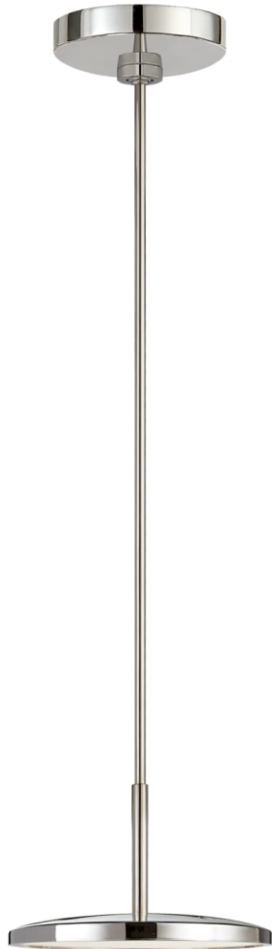

# TEAR SHEET

## Dot 9" Pendant

Item # PB 5002PN

Designer: Peter Bristol

O/A Height: 39.5"

Fixture Height: 4.5"

Min. Custom Height: 11"

Width: 9.5"

Canopy: 6" Round

Finishes: MBK, PN

Lightsource: Dedicated LED

Wattage: 12w (620lm)

Weight: 6 Pounds

Note: Custom Height Available