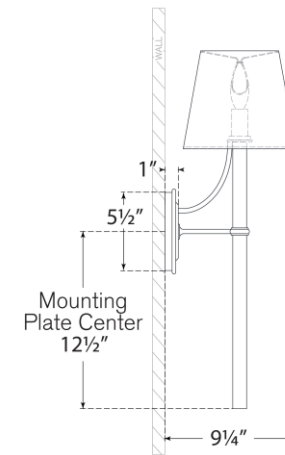

TEAR SHEET

Abigail XL Sconce

Item # MF 2326BZ/CWG-L

Designer: Marie Flanigan

Height: 25.25"

Width: 8"

Extension: 9.25"

Backplate: 4.25" x 5.5" Oval

Finishes: BZ/CWG, PN/CWG, SB/CWG

Shade Treatments: L

Shade Details: 5.5" x 8" x 7"

Socket: E12 Candelabra

Wattage: 6.5 LED B11

Weight: 4 Pounds

Top View

Side View