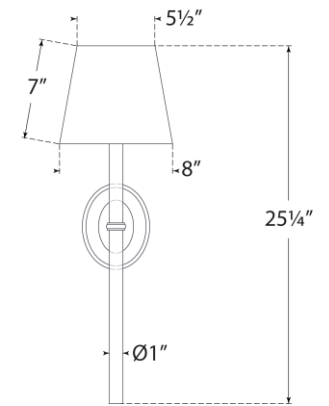

TEAR SHEET

Abigail XL Sconce

Item # MF 2326BZ/CWG-L

Designer: Marie Flanigan

Height: 25.25"

Width: 8"

Extension: 9.25"

Backplate: 4.25" x 5.5" Oval

Finishes: BZ/CWG, PN/CWG, SB/CWG

Shade Treatments: L

Shade Details: 5.5" x 8" x 7"

Socket: E12 Candelabra

Wattage: 6.5 LED B11

Weight: 4 Pounds

Top View

Side View