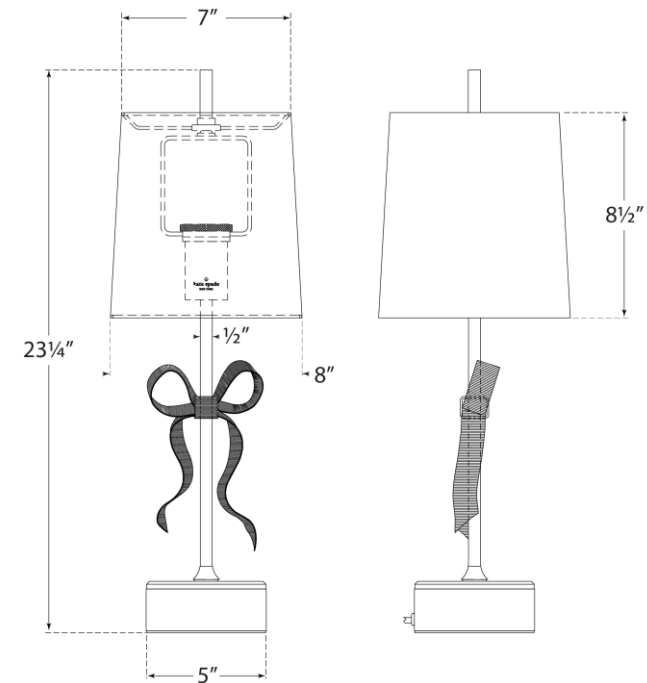

TEAR SHEET

Ellery Gros-Grain Bow Table Lamp

Item # KS 3111PN-L

Designer: kate spade new york

Height: 22.75"

Width: 8"

Base: 5" Square

Finishes: PN, SB

Shade Treatments: BL, L

Shade Details: 7" x 8" x 8.5" Square

Socket: E26 Keyless w/ Line Switch

Wattage: 60 A19

Weight: 8 Pounds

KS3111