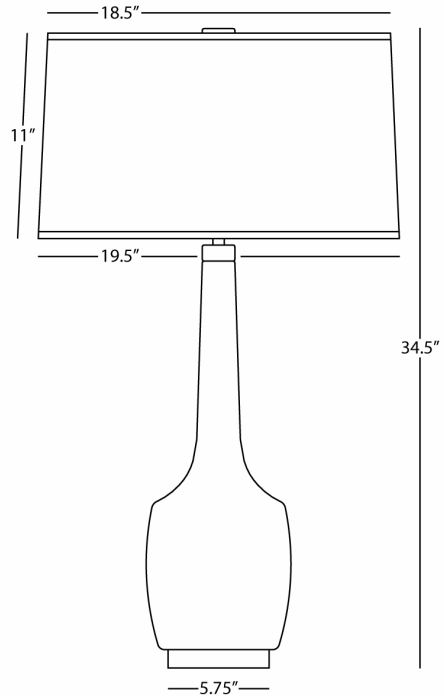

DELILAH

ST701

Table Lamp

1-150W Max.

Bulb Type: A

Switch: Hi-Lo Dimming

Antique Brass Finish

Smoky Taupe Glazed Ceramic

Oyster Linen Shade w/ Self-Fabric

Top and Bottom Diffuser

See Audrey/ Delilah Table for Color Options

** Available for Quick SHIP **