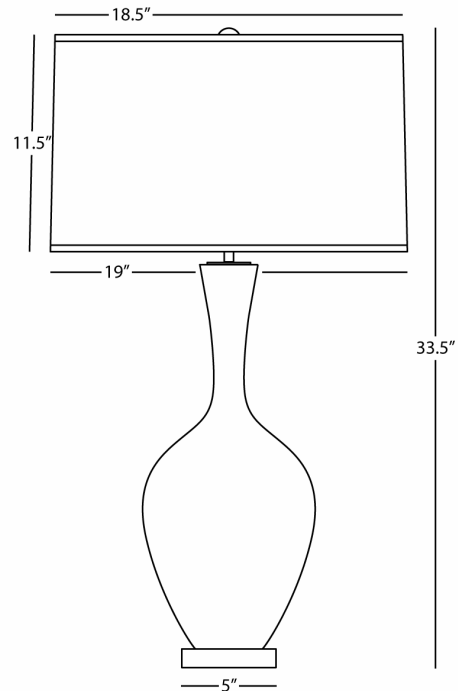

AUDREY

ML980

Table Lamp

1 - 150W Max.

Bulb Type: A

Switch: Hi-Lo Dimming

Melon Glazed Ceramic

Lucite Base

Fondine Fabric Shade

See Audrey/ Delilah Table for Color Options

** Available for Quick SHIP **