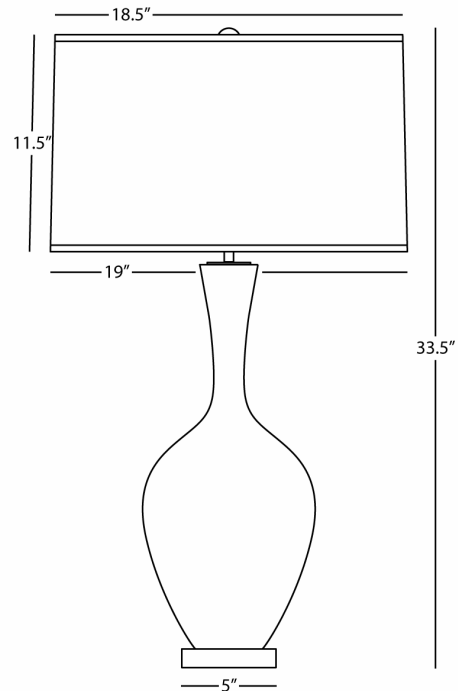

AUDREY

LY980

Table Lamp

1 - 150W Max.

Bulb Type: A

Switch: Hi-Lo Dimming

Lily Glazed Ceramic

Lucite Base

Fondine Fabric Shade

See Audrey/ Delilah Table for Color Options

** Available for Quick SHIP **