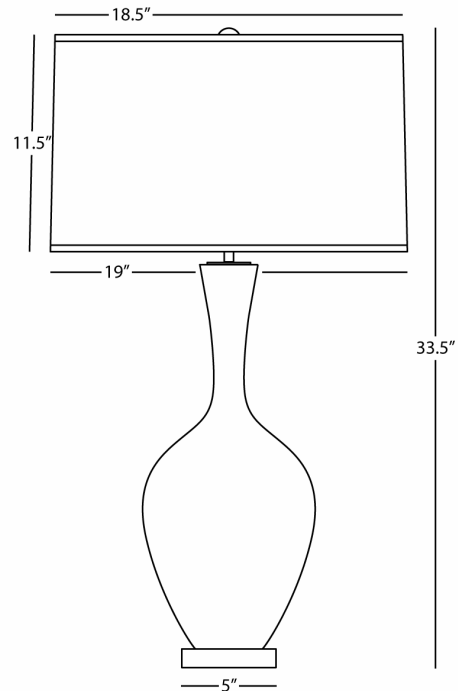

AUDREY

CM980

Table Lamp

1 - 150W Max.

Bulb Type: A

Switch: Hi-Lo Dimming

Cinnamon Glazed Ceramic

Lucite Base

Fondine Fabric Shade

See Audrey/ Delilah Table for Color Options

** Available for Quick SHIP **