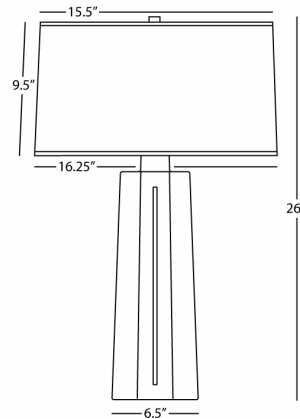

MASON

CI960

Table Lamp

1-150W Max.

Bulb Type: A

Switch: 3-Way

Citron Glazed Ceramic

Polished Nickel Accents

Oyster Linen Shade

See Delta/ Mason Table for Color Options

** Available for Quick SHIP **