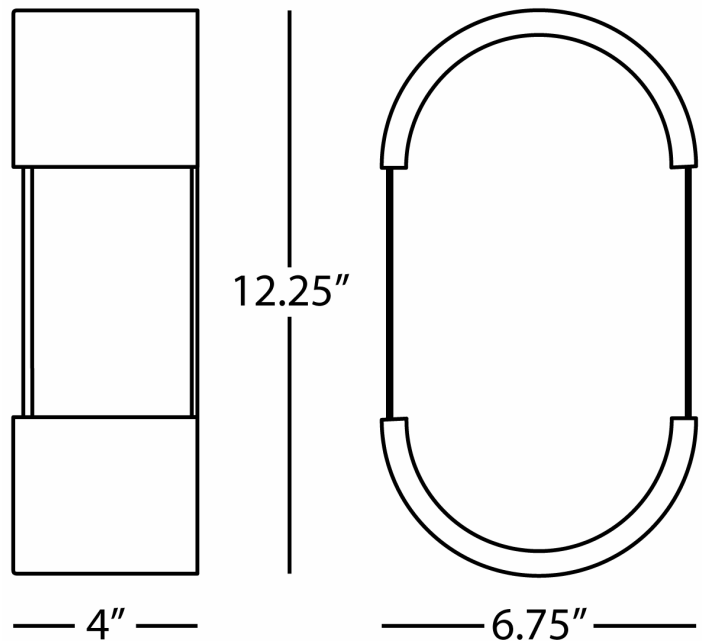

BRYCE

C1318

Wall Sconce

2-60W Max.

Bulb Type: B, Medium Base

Direct Wire Only

Polished Chrome Finish

White Glass Shade

FINISH OPTIONS:

1318 - Antique Brass

B1318 - Brushed Nickel

S1318 - Polished Nickel

Z1318 - Deep Patina Bronze

** Available for Quick SHIP **