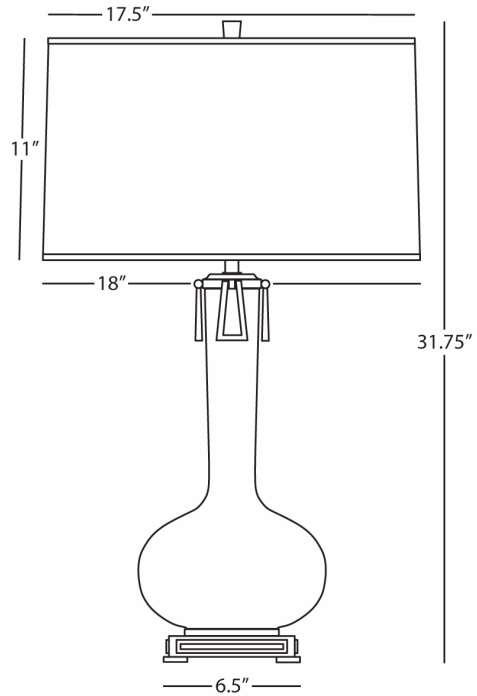

ATHENA

BN992

Table Lamp

1-150W Max.

Bulb Type: A

Switch: Hi-Lo Dimming

Bone Glazed Ceramic

Cast Metal Base and Ring Details

Aged Brass Finish

Open Weave Heather Linen Shade

COLOR OPTIONS:

See Athena Table for Color Options

** Available for Quick SHIP **