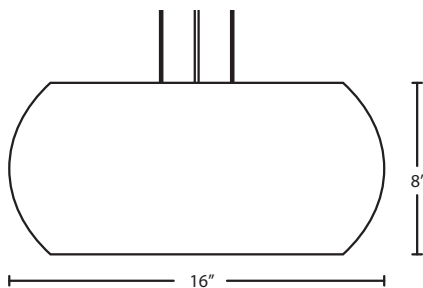

POGO

120V PENDANTS

SPECIFICATIONS:

DESCRIPTION

Cable-hung or stem-mount pendant with handcrafted glass diffuser.

LAMPING

Standard: 3x 60W A19 120V incandescent, lamp not included. Dimmable with standard incandescent dimmer (not included).

LED: 3x 11W Replaceable source, 120V, dimmable, 80+ CRI, 3000°K CCT, 1100 lumens, 30,000 hours. Lamp included.

DIFFUSER

Shades shall be handcrafted glass in various decors.

SUSPENSION

Cable-hung: 3x 10' aircraft-quality stainless steel cable support with 10' AWM-type cord. Jacket tint coordinates with metal finish. 5" Dia. canopy is plated stamped steel. Bronze or Satin Nickel.

Stem-mount: 4 connectable stem sections (3", 6", 12" and 18" lengths) plus telescoping piece for up to 3" adjustment, 10' max. 5" Dia. canopy (with swivel) and stem sections are plated steel. Bronze or Satin Nickel.

MOUNTING

Installs directly to a 4" octagonal ceiling box. Suitable for sloped ceilings.

LABELS

UL or ETL Listed. Suitable for Damp Locations (interior use only). Consult factory concerning lower wattage labeling for energy requirements.