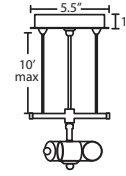

ORDERING:

CONNECTION	SHADE OPTIONS	LAMP OPTIONS	METAL FINISH	OPTIONS
3x Cable Fixture 1KV 1 Lt. Flat	POGOGF Black/Inner Gold Foil POGOGG Gold/Inner Gold Foil POGOSF White/Inner Silver Foil	(blank) 3x 60W A19 Incan LED 3x 11W LED 120V, dimmable	BR Bronze SN Satin Nickel	L 15' cord LW Low wattage labeling
Stem Fixture 1KT 1 Lt. Flat	POGOS5 Silver/Inner Silver Foil			

Ex. 1KV-POGOSF-SN
Pogo Pendant w/ White/Inner Silver Foil Glass,
Satin Nickel Finish

PENDANT OPTIONS:

CABLE-HUNG PENDANT

- 3x 10' aircraft-quality stainless steel cable
- 1KV Series: 3x lampholder includes flat glass glare shield
- Cord: 10' AWM-type provided
- Bronze or Satin Nickel