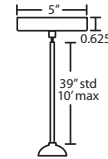

Stem-mount: 4 connectable stem sections (3", 6", 12" and 18" lengths) plus telescoping piece for up to 3" adjustment, 10' max. 5" Dia. canopy (with swivel) and stem sections are plated steel. Bronze or Satin Nickel.

POGO SHOWN IN BLACK/INNER GOLD FOIL (POGOGF)

POGOSF
WHITE/INNER SILVER FOIL

POGOSS
SILVER/INNER SILVER FOIL

POGOGG
GOLD/INNER GOLD FOIL

ORDERING:

CONNECTION	SHADE OPTIONS	LAMP OPTIONS	METAL FINISH	OPTIONS
3x Cable Fixture 1KV 1 Lt. Flat	POGOGF Black/Inner Gold Foil POGOGG Gold/Inner Gold Foil POGOSF White/Inner Silver Foil	(blank) 3x 60W A19 Incan LED 3x 11W LED 120V, dimmable	BR Bronze SN Satin Nickel	L 15' cord LW Low wattage labeling
Stem Fixture 1KT 1 Lt. Flat	POGOS5 Silver/Inner Silver Foil			

STEM PENDANT

- Swivel at canopy, suitable for sloped ceilings
- Includes telescoping section plus 4 connectable stem sections, (1x 3", 1x 6", 1x 12", 1x 18"), 10' max
- Bronze or Satin Nickel

ACCESSORIES:

ADDITIONAL STEM SECTIONS:

Additional connecting stems are available to increase overall length, up to 10' max. Telescoping adjustable section allows up to 3" movement.

- T20A-SN** or **T20A-BR** Adj. Section
- T203-SN** or **T203-BR** 3" Section
- T206-SN** or **T206-BR** 6" Section
- T212-SN** or **T212-BR** 12" Section
- T218-SN** or **T218-BR** 18" Section