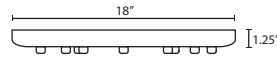

T39X 9 LIGHT ROUND CANOPY

- Suitable for sloped ceilings
- Bronze or Satin Nickel
- 10" Dia. shades MAX, with staggered heights