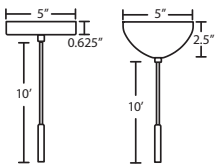

ORDERING:

CONNECTION	SHADE OPTIONS	LAMP OPTIONS	METAL FINISH	OPTIONS
Cord Fixture	412607 Opal Matte	(blank) 100W A19 Incan	BR Bronze	L 15' cord
1JC 1 Lt. Dome	412618 Amber Cloud	I1 26W TBX 120V	SN Satin Nickel	LW Low wattage labeling
1JT 1 Lt. Flat	412619 Carrera	R1 26W TBX 277V		
Cable Fixture	412641 Garnet	GU24 26W GU24 120V		
1KX 1 Lt. Dome	412680 Amber Matte	LED 9W LED 120V, dimmable		
	412686 Blue Cloud			
	4126CE Ceylon			
Stem Fixture	4126HB Habanero			
1TT 1 Lt. Flat	4126HN Honey			
	4126MA Magma			
	4126MG Marble Grigio			

Ex. **1JC-4126HB-BR**
Pera 9 Pendant w/ Habanero Glass, Bronze Finish

Multi light
J For Multi light Canopy

Multi light available
See options to right

PENDANT OPTIONS:

1JT / 1JC / J MONOPOINT PENDANT CANOPY

- Flat (1JT) or Dome (1JC) Canopy styles. Dome style allows adjustment without cutting cord.
- "J" option is pendant less canopy for multiport canopy (options to the right)
- Suitable for sloped ceilings
- Cord: 10' SVT, 5" sleeve at socketholder (V Series utilizes SJT-type)
- Bronze or Satin Nickel