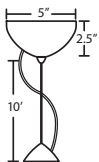

1KX CABLE-HUNG PENDANT

- 1x 10' aircraft-quality stainless steel cable
- Suitable for sloped ceilings
- 1x lampholder
- Cord: 10' AWM-type provided
- Bronze or Satin Nickel

ACCESSORIES:

ADDITIONAL STEM SECTIONS:

Additional connecting stems are available to increase overall length, up to 10' max. Telescoping adjustable section allows up to 3" movement.

- **T20A-SN** or **T20A-BR** Adj. Section
- **T203-SN** or **T203-BR** 3" Section
- **T206-SN** or **T206-BR** 6" Section
- **T212-SN** or **T212-BR** 12" Section
- **T218-SN** or **T218-BR** 18" Section

LONGER CORD LENGTHS:

Longer cord length of 15' available. Add an "L" to the end of the item number, i.e. 1JC-169707-SNL.

LOW WATTAGE LABELING:

Incandescent fixture supplied with 16 watt relamp label. Add an "LW" to the end of the item number, i.e. 1JC-169707-SN-LW.

CORD SLEEVES:

If concealing the cord is desired, order our 0.25" dia. metal sleeves. Each sleeve is 18" long and may be field cut.

- **T118-SN** Satin Nickel
- **T118-BR** Bronze

STEMHOOKS:

Suspension hooks allow cord drops to be placed wherever desired. Suitable for sloped ceilings.

- **T103BR** Bronze
- **T103SN** Satin Nickel