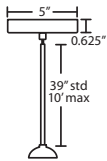

1TT STEM PENDANT

- Swivel at canopy, suitable for sloped ceilings
- Includes telescoping section plus 4 connectable stem sections, (1x 3', 1x 6', 1x 12', 1x 18'), 10' max
- Bronze or Satin Nickel