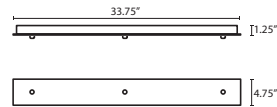

T33V 3 LIGHT BAR CANOPY

- Suitable for sloped ceilings
- Bronze or Satin Nickel
- 20" Dia. shades MAX, with staggered heights