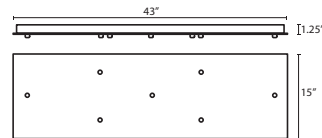

T37V 7 LIGHT BAR CANOPY

- Suitable for sloped ceilings
- Bronze or Satin Nickel
- 14" Dia. shades MAX, with staggered heights

HOW TO ORDER A MULTILIGHT FIXTURE

Order your canopy with the selected 120V multi light pendants (indicated by "B" or "J" prefix) for the complete fixture:

Example: **1x T33X-SN** (3 Light Round Canopy)

1x J-412618-SN (Pera 9 Pendant in Amber Cloud)

1x J-412641-SN (Pera 9 Pendant in Garnet)

1x J-412686-SN (Pera 9 Pendant in Blue Cloud)