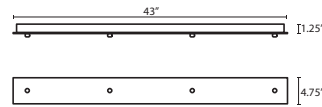

T34V 4 LIGHT BAR CANOPY

- Suitable for sloped ceilings
- Bronze or Satin Nickel
- 20" Dia. shades MAX, with staggered heights