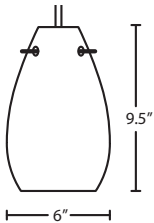

412607 OPAL MATTE